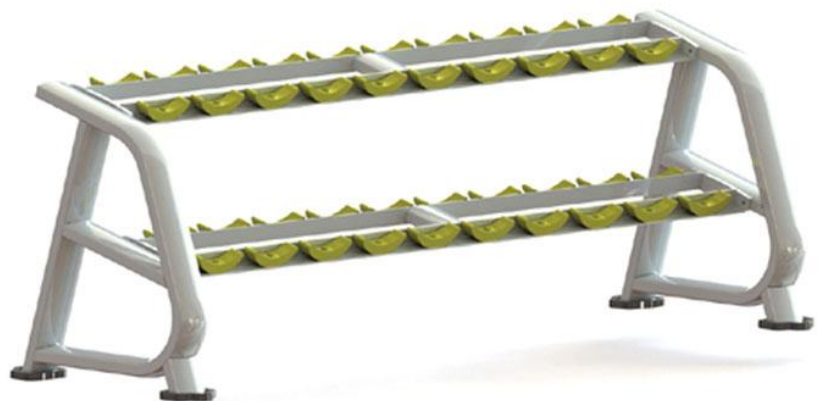

FWF-LG E-833

Dumbbell-Rack

100% Authentic Italian
Style & Biomechanic
Design;
Main Frame:Rectangular Tube
50*110*for 3mm

Set-Up:
(L*W*H)mm
2530*705*810

N.W./G.W./:
Machine Weight-68kg